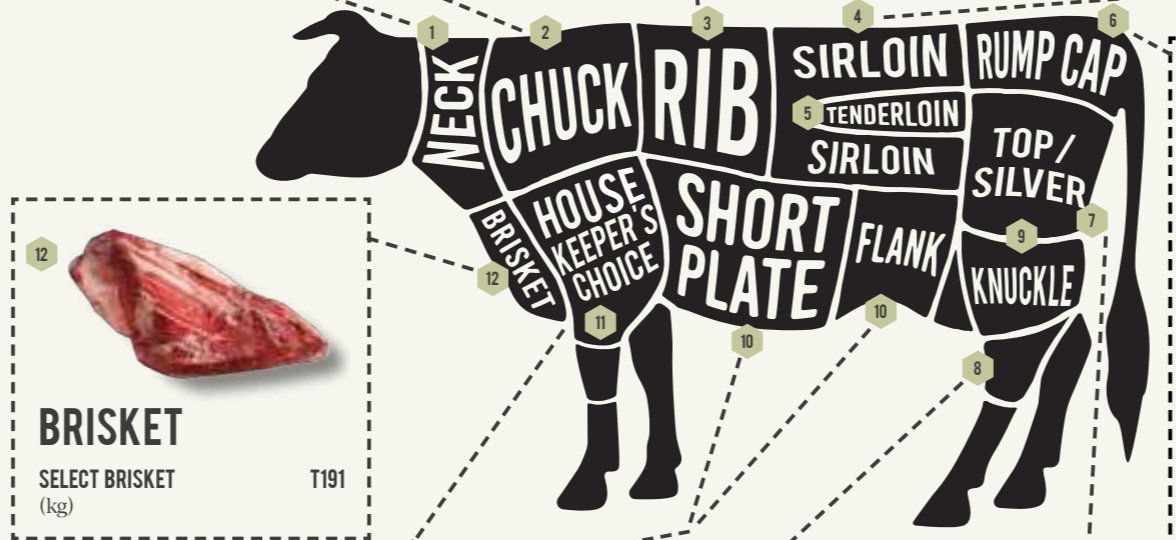

PRIME STEAK BURGER 40Z T202
(20 and 40 per case)

PRIME STEAK BURGER 60Z T201
(15 and 30 per case)

PRIME STEAK BURGER 80Z T200
(15 and 30 per case)

CATERING 60/40 BURGER T222
(Mix per kg)

CATERING BURGER MIX T219
(Mix per kg)

MINCE

PRIME STEAK MINCE T195
(kg)

CATERING STEAK MINCE T600
(kg)

VEGETABLE ROLL
CATERING VEGETABLE ROLL T196
(kg)

12

BRISKET
SELECT BRISKET T191
(kg)

6

RUMP HEART
PRIME RUMP HEART T142
Minimum 5